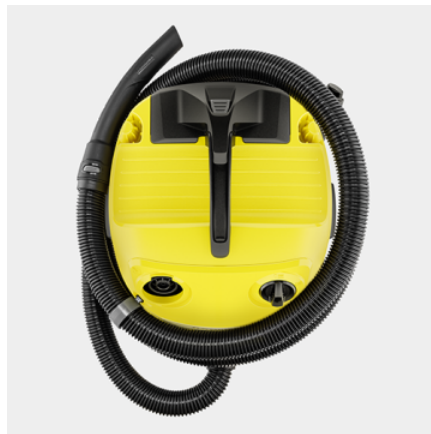

WD 4 V-20/5/22

Super powerful and energy-efficient wet/dry vacuum cleaner with 20 l plastic container, convenient flat pleated filter, 5 m cable and 2.2 m suction hose. With additional blower function.

Order no. **1.628-209.0**

- Flat pleated filter with patented filter removal technology
- Practical accessories storage, including hose storage on the device head
- Fleece filter bag

Technical data

| | | |
|----------------------------|--------|---------------------|
| EAN code | | 4066529027870 |
| Rated input power / Amps | W | 1000 |
| Container capacity | l | 20 |
| Container material | | Plastic |
| Power cable | m | 5 |
| Standard accessory ID | mm | 35 |
| Supply voltage | V / Hz | 220 - 240 / 50 - 60 |
| Colour | | Yellow |
| Weight without accessories | kg | 6.8 |
| Weight incl. packaging | kg | 10.1 |
| Dimensions (L × W × H) | mm | 384 × 365 × 526 |

Swivel castors

■ Included in the scope of supply.

Piece(s) 4

Patented filter removal technology

- Quick and easy removal of the filter from the filter box - without contact with dirt.
- For wet and dry vacuuming without additional filter replacement.

Hose storage on the device head

- The suction hose can be stored in a space-saving manner by hanging it on the device head.
- Intuitive securing mechanisms for left- and right-handed users.

Practical cord and accessories storage