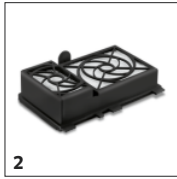

ACCESSORIES FOR DS 6 1.195-250.0

		Order no.	Description	
VACUUMS				
Filters				
EPA filter	1	6.414-631.0	Washable EPA filter for BR 45/22 scrubber dryer and DS 6 spray extraction cleaner from Kärcher. Withholds tiny dust particles and allergens from the condensed moist air.	■
HEPA 13 filter*	2	2.860-273.0	Special high-efficiency filter which reliably filters 99.95% of all particles larger than 0.3 µm. With sophisticated seal for protection against pollen, fungal spores, bacteria and mite excrement. *(EN: 1822:1998)	■
Nozzles				
Parquet nozzle	3	2.863-302.0	The Kärcher parquet nozzle with soft bristles for gentle cleaning of parquet and other sensitive hard floors.	□
Turbo upholstery nozzle	4	2.903-001.0	Practical nozzle with rotating air-driven brush. Cleans upholstered furniture and textile surfaces with particular thoroughness. Ideal for removing pet hair. Working width: 160mm	□
DEFOAMER				
FoamStop fruity	5	6.295-875.0	With this liquid defoaming agent with an allergen-free, fruity scent, annoying foam is dissolved in a flash.	○
FoamStop neutral	6	6.295-873.0	Troublesome foam is quickly broken down with this liquid defoaming agent.	○

■ Included in the scope of supply. □ Available accessories. ○ Detergents.