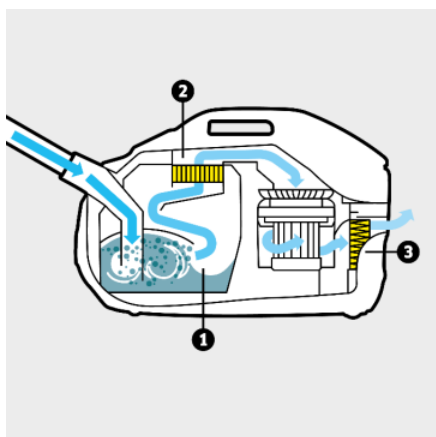

### Technical data

EAN code		4054278975689
Rated input power	W	650
Water filter	l	2
Operating radius	m	10.2
Voltage	V	220 - 240
Frequency	Hz	50 - 60
Colour		White
Weight without accessories	kg	7.5
Weight incl. packaging	kg	10.8
Dimensions (L × W × H)	mm	532 × 289 × 344

### Scope of supply

Suction hose length: 2.1 m
Telescopic suction tube, material: Chrome-plated
Switchable dry floor nozzle
Crevice nozzle
Upholstery nozzle
HEPA filter type: HEPA 13 filter
Defoamer "FoamStop"
Motor protection filters

### Equipment

Practical parking position
Accessory storage on the device

**Multi-stage filter system, consisting of an innovative water-filter, washable intermediate filter, and a HEPA 13 filter (EN1822:1998)**