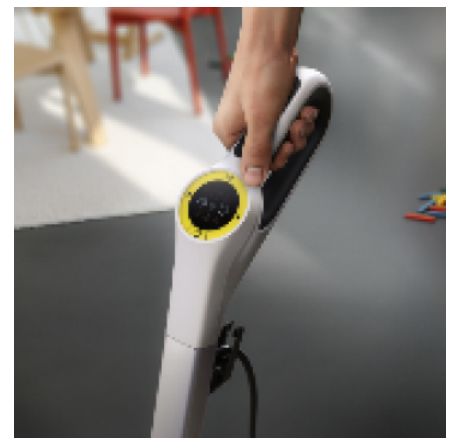

Simple and user-friendly display

- Simple display for selecting the various steam modes and showing the device's most important features, such as heating up, cartridge replacement, full dirty water tank or empty fresh water tank.