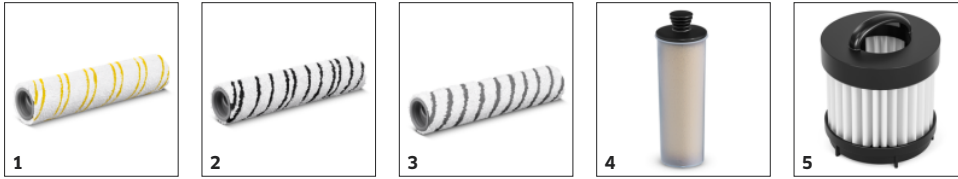

ACCESSORIES FOR SCV 4 STEAM VAC

1.056-530.0

		Order no.	Description	
STEAM CLEANER / STEAM VACUUM CLEANER / IRONING STATION				
Rollers				
Universal roller	1	2.863-394.0	Multi-surface roller for gentle cleaning and care of all floors. Lint-free, absorbent, hard-wearing and machine-washable up to 60 °C. Suitable for the SCV 4 Steam Vac.	■
Stone roller	2	2.863-395.0	Easy cleaning of non-sensitive hard floors and dirty crevices and joints: with the stone roller for the SCV 4 Steam Vac, stubborn stains don't stand a chance. The roller is machine-washable up to 60 °C.	□
Carpet roller	3	2.863-396.0	Cleans low-pile carpets and runners in dry mode. Abrasive bristles improve cleaning performance⁹⁾ on carpets. Suitable for the steam vacuum cleaner SCV 4 Steam Vac, washable at up to 60 °C.	□
Miscellaneous				
Descaling cartridge	4	2.863-018.0	Fast and effective descaling for Kärcher steam cleaners. All you need to do is insert the cartridge, and you're done.	■
Filter	5	2.863-397.0	Reliable cartridge filter system for the Kärcher steam vacuum cleaner SCV 4 Steam Vac.	■

■ Included in the scope of supply. □ Available accessories.